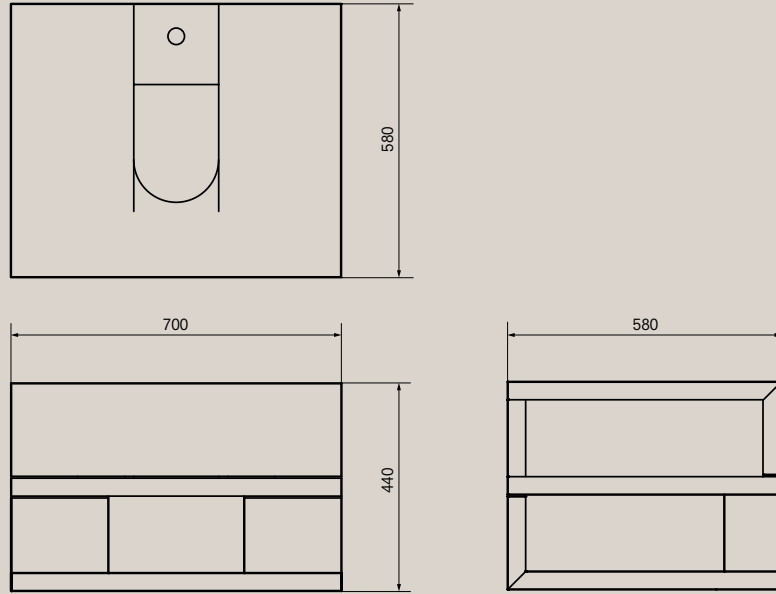

Counter cabinet
FU10012A-FW
(white glossy)
FU10012A-VO
(oak veneer, wenge
coloured-stained)
p. 13