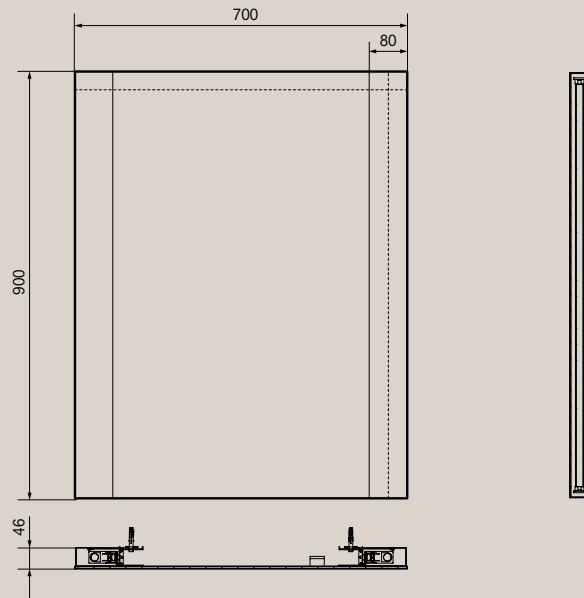

Mirror
MI10015B-WI
p. 13