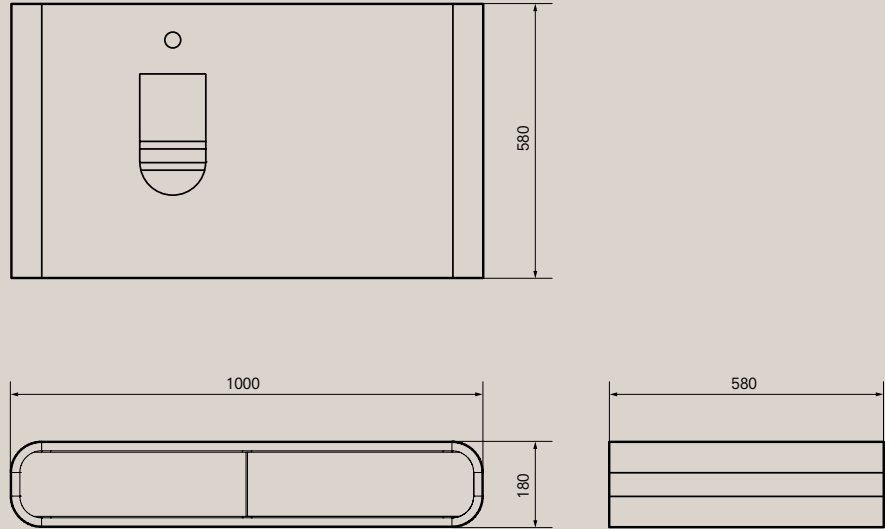

Counter cabinet
FU10016A-LW
(lacquered
matt white)
FU10016A-VW
(veneer walnut)
p. 23