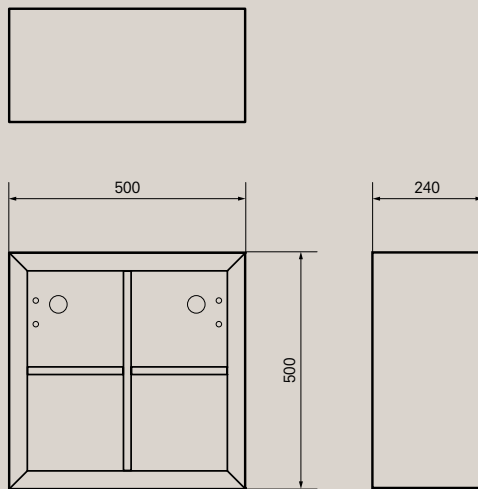

Wall cabinet
without door
FU10014A-FW
(white glossy)
FU10014A-VO
(oak veneer, wenge
coloured-stained)
p. 13