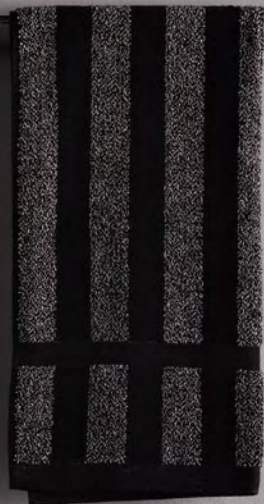

A union between the curved, natural-looking NC Series basins and NC Series/R range provides a uniform arched shape to the entire bathroom suite. The NC Series/R has two colour options – lacquered white matt or veneer walnut, which can either match or contrast with the pure white of the NC Series washbasins.

PRODUCTS

06	NC Series/S
16	NC Series/R

**NC SERIES/S
COUNTER CABINET
WALL CABINET
MIRROR**

NC Series/S White

In keeping with the high functionality of the TOTO WASHLET products the NC Series/S White makes timeless design its focus. The straight horizontal and vertical lines of the collection enable the four different units to present a consistent visual theme that distinguishes them from the organic curves of the washbasin and toilet. The cubic forms can be combined in a diverse set of ways that offer different storage options through the bathroom.

NC Series/S Dark

Upright beams of soft glowing light indicate the NC Series basin while stimulating different visual senses compared with the rounded WASHLET architecture. The NC Series/S Dark has a water-resistant, lacquered veneer surface which highlights any object placed on its surface. The contrast against a dark background further enlivens the difference of the white toilet colour and distinguishes different bathroom areas.

TOTO

PRODUCTS

Counter cabinet / Mirror /
Wall cabinet with and without door

Based on a classic cube shape the NC Series/S counter cabinet is open on all sides with two self-contained levels to give marked storage areas. A matching mirror is flanked by vertical light bars that provide a balanced, strong light. The cube is also the starting point for the modular wall cabinets that can be attached singularly, in horizontal rows or vertical columns. The wall cabinets come in two distinct forms; one has a push-open catch, while the other is open with four equally sized shelves.