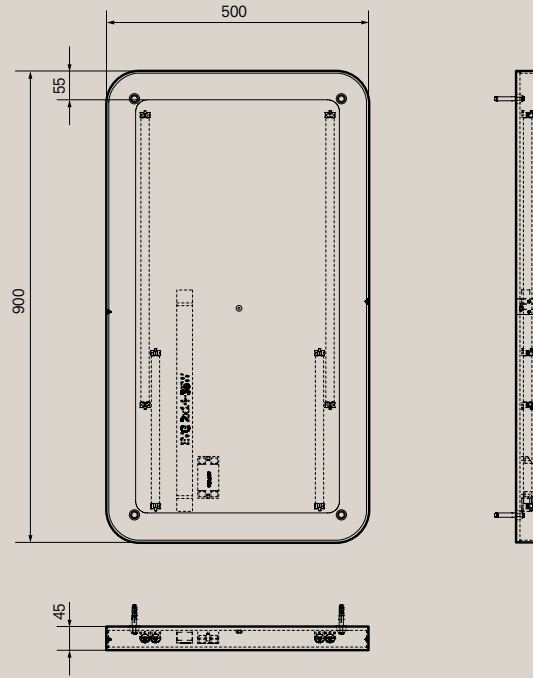

Mirror
MI10018B-WI
p. 23