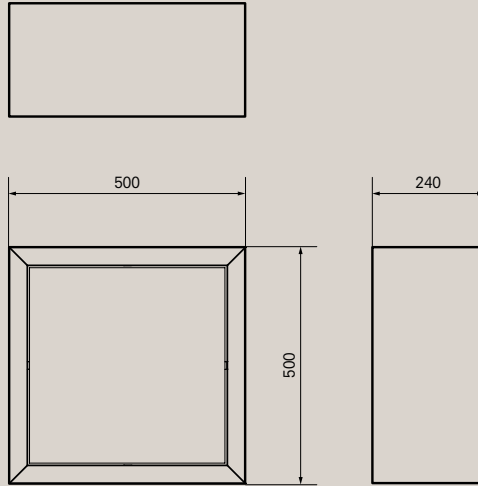

Wall cabinet

Left hinge:
FU10013A-FW
(white glossy)
FU10013A-VO
(oak veneer, wenge
coloured-stained)

Right hinge:
FU10067A-FW
(white glossy)
FU10067A-VO
(oak veneer, wenge
coloured-stained)
p. 13