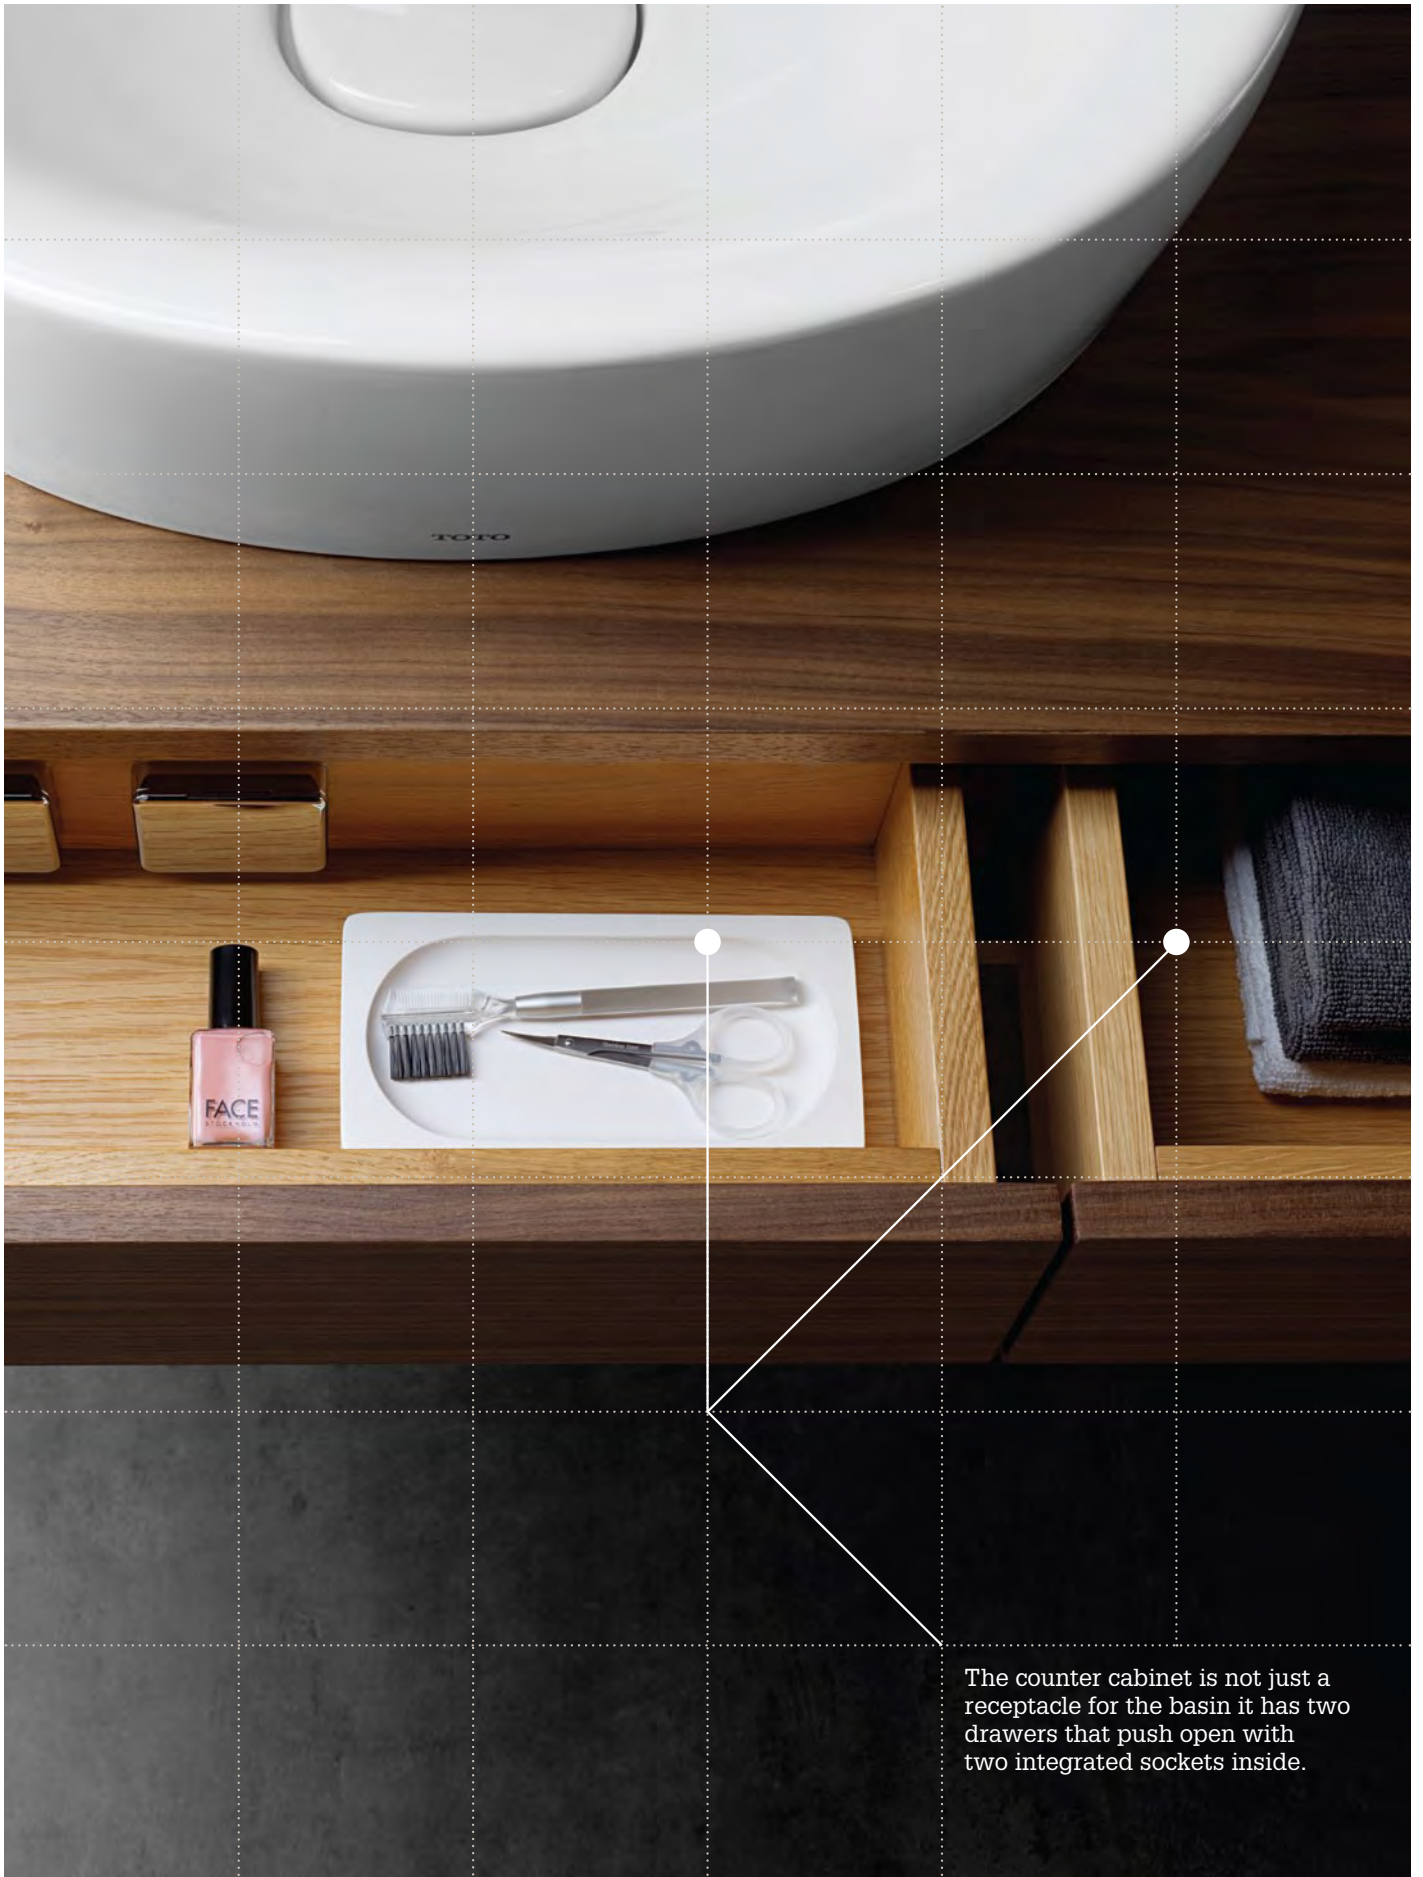

Colour:

White

► Drawings p. 31

The wall cabinet is accessed via an effortless push-open and close catch, and for added usability the two glass shelves can be positioned at different heights.

FEATURES

The counter cabinet is not just a receptacle for the basin it has two drawers that push open with two integrated sockets inside.