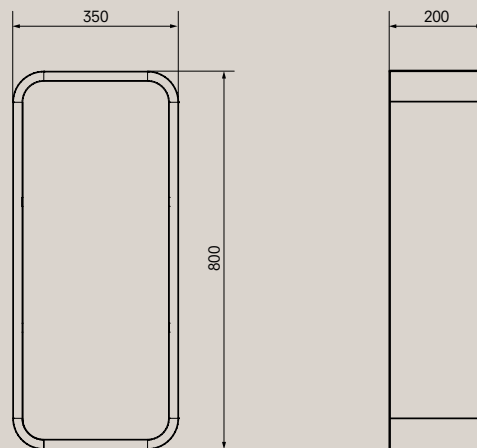

Wall cabinet

Left hinge:
FU10017A-LW
(lacquered
matt white)
FU10017A-VW
(veneer walnut)

Right hinge:
FU10068A-LW
(lacquered
matt white)
FU10068A-VW
(veneer walnut)
p. 23